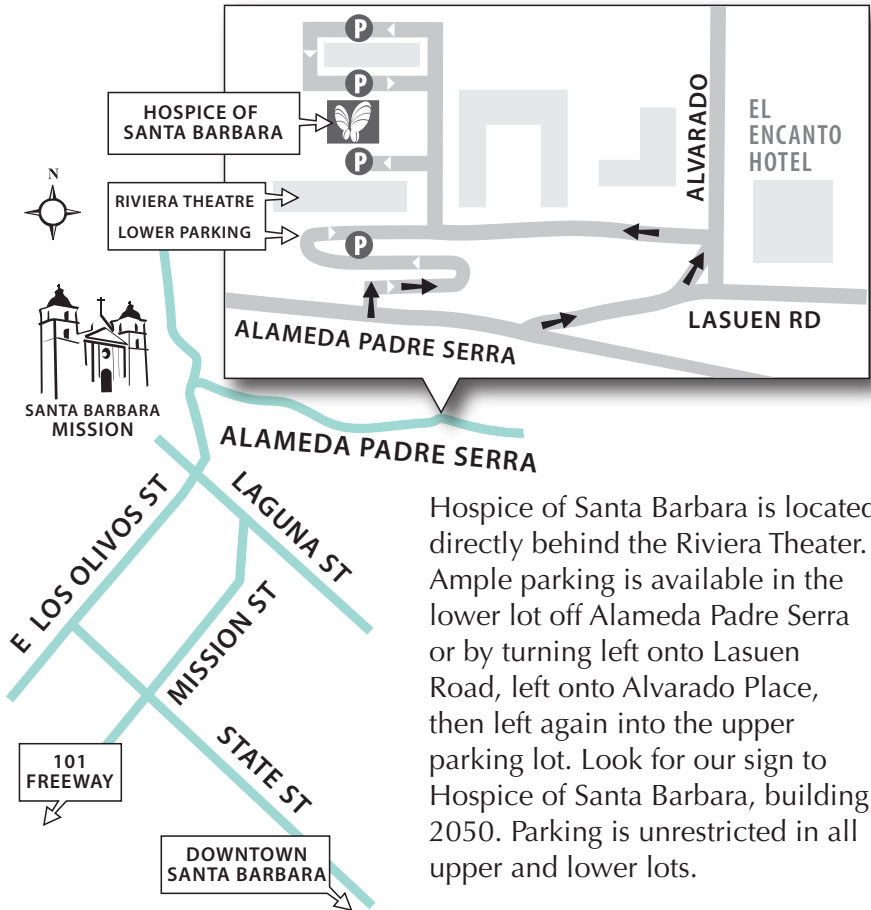

# Hospice of Santa Barbara, Inc.

Hospice of Santa Barbara is located directly behind the Riviera Theater. Ample parking is available in the lower lot off Alameda Padre Serra or by turning left onto Lasuen Road, left onto Alvarado Place, then left again into the upper parking lot. Look for our sign to Hospice of Santa Barbara, building 2050. Parking is unrestricted in all upper and lower lots.

  
**hospice**  
OF SANTA BARBARA, INC.  
*A Volunteer Hospice Organization*

(805) 563-8820  
2050 Alameda Padre Serra, Suite 100  
Santa Barbara, CA 93103  
[www.hospiceofsantabarbara.org](http://www.hospiceofsantabarbara.org)